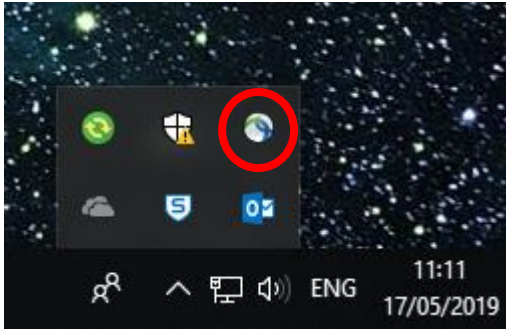

In the bottom right hand corner of the screen, click on the upward facing arrow

Click on the grey circle icon with blue and green stripes. If you are unsure which one to select hover over the icons and click on the one that says 'Cisco AnyConnect Secure Mobility Centre VPN'