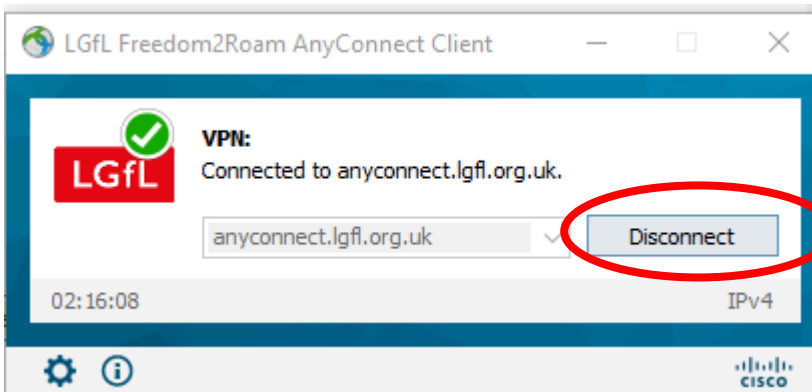

In the bottom right hand corner of the screen, click on the upward facing arrow

Click on the grey circle icon with blue and green stripes. If you are unsure which one to select hover over the icons and click on the one that says 'Cisco AnyConnect Secure Mobility Centre VPN'