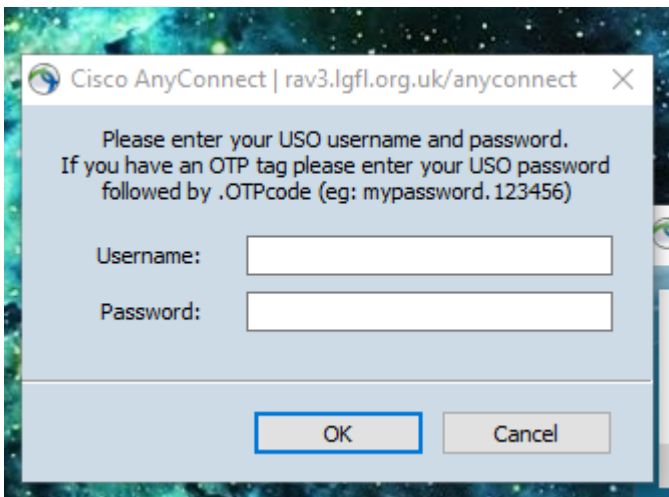

Type in your email username and password
Example username: jdoe.318